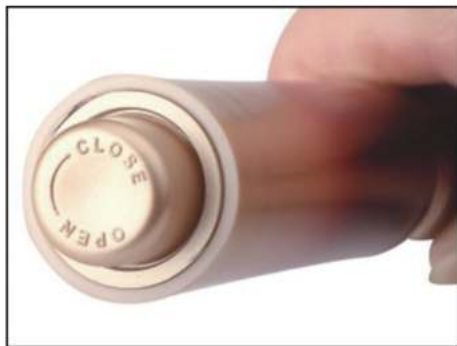

Airless Roll On Bottle

1.button on "open"
将旋钮旋至开启状态

2.press the button
按钮挤出适量眼部精华

3.massage the eye
按摩眼周

4.button on "close"
将旋钮旋至关闭状态

ITEM NO.	Volume	Height (mm)	Diameter (mm)
AY-10ML	10ML	132	24
AY-15ML	15ML	160	24