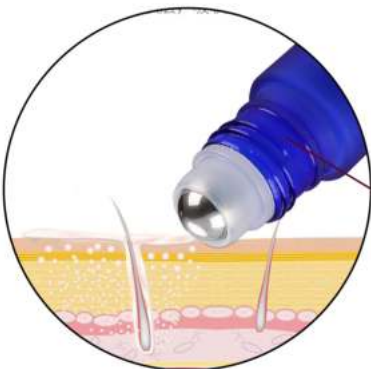

Hair tonic 生发水