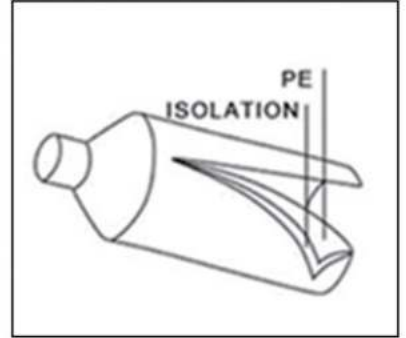

2-Layer tube
2层管