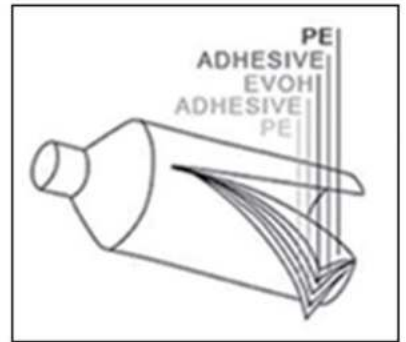

ITEM NO.	Volume	Height (mm)	Diameter (mm)
DR002	30ML	139	30
DR004	10ML	136	19

软管滚珠

Cosmetic Tube Roll On

Size can be customized
尺寸可定制: 5ml-300ml

2-Layer tube
2层管

5-Layer tube
5层管

PP单层膏霜瓶

Single Wall PP Jar